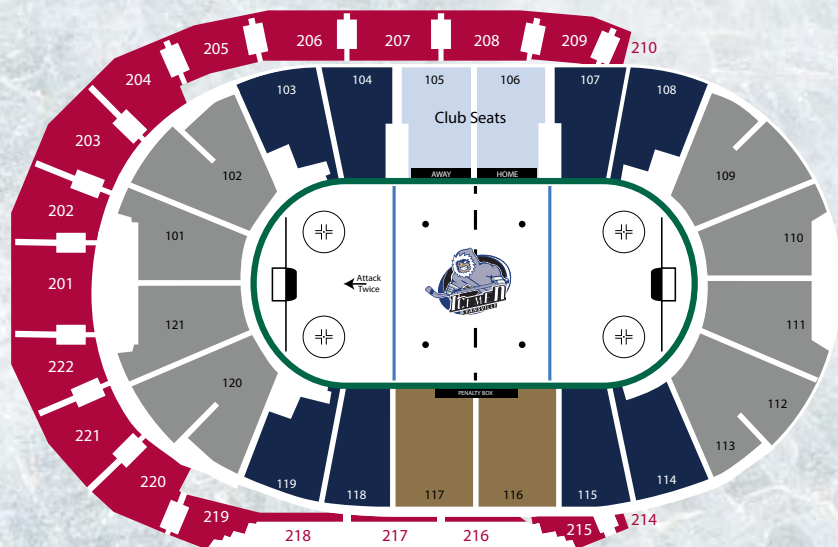

Seating Areas	Price	Price
	Group Size (10-49)	Group Size (50+)
Glass Seats	N/A	N/A
Lower Level Club Seats	\$20	\$18
Lower Level Center Ice	\$18	\$16
Lower Level Corners	\$15	\$13
Lower Level Goalzones	\$12	\$10