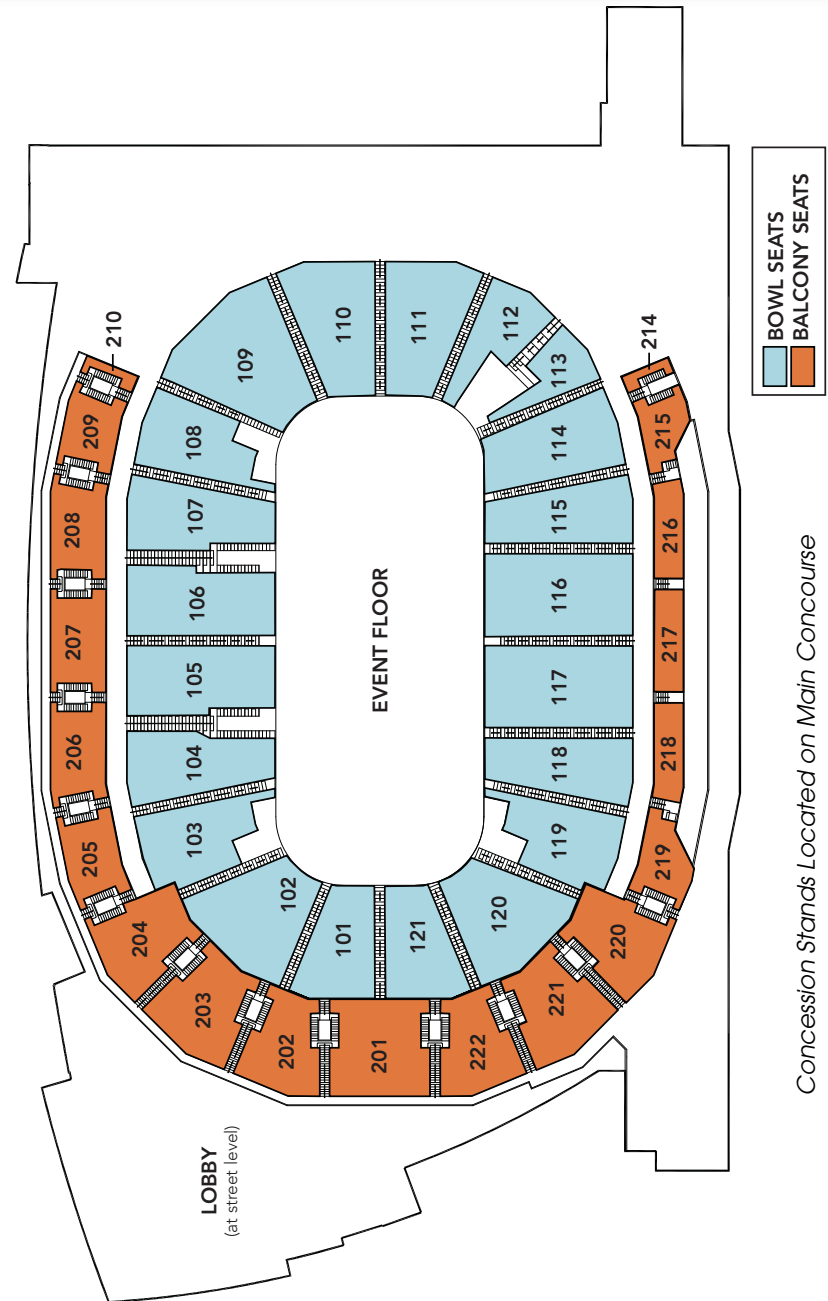

Orthopaedic provider for the Evansville IceMen

533 W. Columbia Street
Evansville, IN 47710

10455 Orthopaedic Drive
Newburgh, IN 47630

1813 Willow Street
Vincennes, IN 47591

340 Starlite Drive
Henderson, KY 42420

812-424-9291
www.oaevansville.com

Welcome to Ford Center!